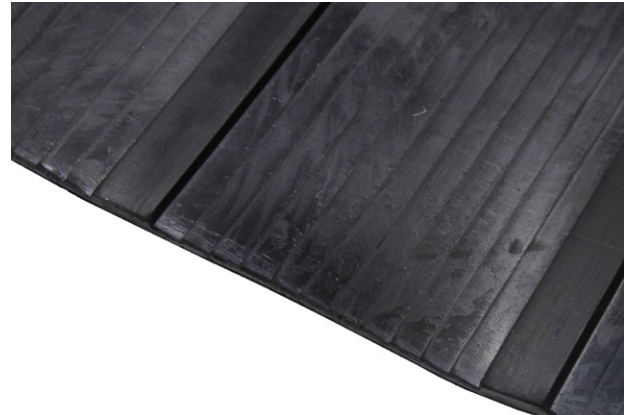

# RUBBER MATTING

## HORSE FLOAT & STABLE RAMP MATS

### FEATURES

- Cattle and Equestrian 'Ramp Mat'
- Made from durable rubber
- Underside has a rough finish, allowing strong bond when adhering down
- Two sizes available

CODE	DESCRIPTION	SIZE (CM)	COLOUR	TYPE	WEIGHT (KG)
SRRAMP7MX1.55M	SRRAMP 7mm x 1550mm x 1750mm x 12mm High Rib	1550 x 1750	Black	Natural Rubber	35
SRRAMP7X2400	SRRAMP 7mm x 1200mm x 2400mm x 27mm High Rib	1200 x 2400	Black	Natural Rubber	41