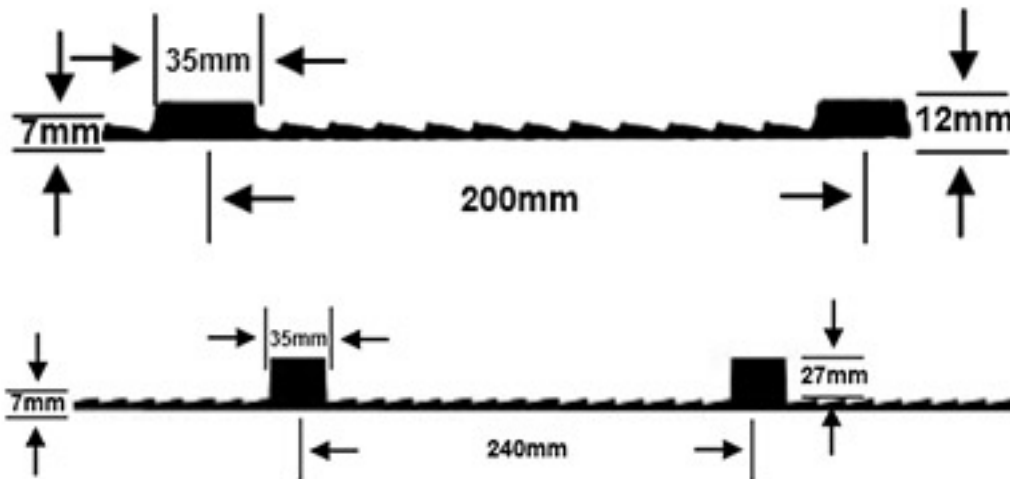

### FEATURES

- Cattle and Equestrian 'Ramp Mat'
- Made from durable rubber
- Underside has a rough finish, allowing strong bond when adhering down
- Two sizes available

CODE	DESCRIPTION	SIZE (CM)	COLOUR	TYPE	WEIGHT (KG)
SRRAMP7MX1.55M	SRRAMP 7mm x 1550mm x 1750mm x 12mm High Rib	1550 x 1750	Black	Natural Rubber	35
SRRAMP7X2400	SRRAMP 7mm x 1200mm x 2400mm x 27mm High Rib	1200 x 2400	Black	Natural Rubber	41