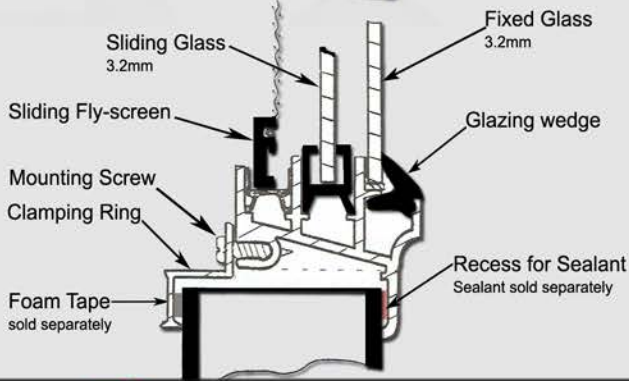

IRS RV Windows Slider & Screen

IRS 5900 Series Slider is designed to provide you the very best quality, ease of install and operation.

- # Smooth Aerodynamic Low profile
- # Frames & screen color Matched
- # Solid aluminum construction
- # Wall Thickness 2mm - 57mm
- # Tempered Safety Glass
- # Dark Tint GL20 UV Protection
- # Water Egress design
- # FMVSS 49CFR 571.205
- # ANSI Z26.1

Applications :

- # Recreational Vehicles
- # Portable Accommodation
- # Horse transport trailers
- # Truck Sleeper Cabs
- # 4 X 4 camper trailers
- # Trade Canopies
- # Camper Vans
- # Caravans

Windows

Standard Sizes & Cut-Out Guide :

- WV000620567-5962 - Cut out dimension 495MM X 345MM 81mm radius
- WV000620571-5962 - Cut out dimension 597MM X 421MM 81mm radius
- WV000620579-5962 - Cut out dimension 696MM X 421MM 81mm radius
- WV000620587-5962 - Cut out dimension 798MM X 421MM 81mm radius
- WV000620609-5962 - Cut out dimension 897MM X 546MM 81mm radius
- WV000620627-5962 - Cut out dimension 1102MM X 421MM 81mm radius
- WV000620642-5962 - Cut out dimension 1203MM X 447MM 81mm radius

I.R.S.
Build With Quality

RUBBER
HARDWARE
TAPES
SEALANTS

Custom Sizes available
contact us to discuss your needs.

1300 767 567

www.indrub.com.au