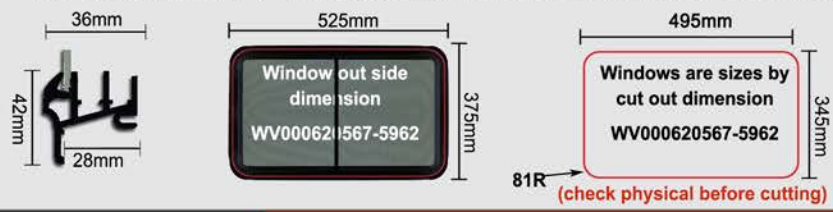

IRS RV Windows Slider & Screen

IRS 5900 Series Slider is designed to provide you the very best quality, ease of install and operation.

- # Smooth Aerodynamic Low profile
- # Frames & screen color Matched
- # Solid aluminum construction
- # Wall Thickness 2mm - 57mm
- # Tempered Safety Glass
- # Dark Tint GL20 UV Protection
- # Water Egress design
- # FMVSS 49CFR 571.205
- # ANSI Z26.1

Applications :

- # Recreational Vehicles
- # Portable Accommodation
- # Horse transport trailers
- # Truck Sleeper Cabs
- # 4 X 4 camper trailers
- # Trade Canopies
- # Camper Vans
- # Caravans

Windows

Standard Sizes & Cut-Out Guide :

- WV000620567-5962 - Cut out dimension 495MM X 345MM 81mm radius
- WV000620571-5962 - Cut out dimension 597MM X 421MM 81mm radius
- WV000620579-5962 - Cut out dimension 696MM X 421MM 81mm radius
- WV000620587-5962 - Cut out dimension 798MM X 421MM 81mm radius
- WV000620609-5962 - Cut out dimension 897MM X 546MM 81mm radius
- WV000620627-5962 - Cut out dimension 1102MM X 421MM 81mm radius
- WV000620642-5962 - Cut out dimension 1203MM X 447MM 81mm radius