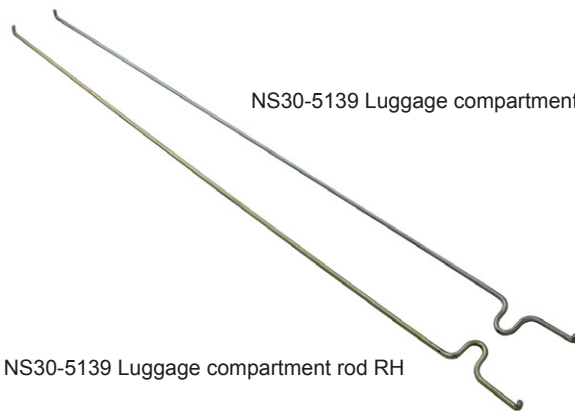

LOCKS & HANDLES

C72

LUGGAGE COMPARTMENT LOCK KIT

NS30-5144LUGKIT Luggage compartment lock kit

NS30-3123 Luggage compartment handle

NS30-5139 Luggage compartment pin (x2)

NS30-5139 Luggage compartment rod LH

NS30-5138 Luggage compartment rotary lock RH

NS30-5138 Luggage compartment rotary lock LH

PART NO.	DESCRIPTION
NS30-5144LUGKIT	Luggage compartment lock kit includes: NS30-3123 Luggage compartment handle; NS30-5139 Luggage compartment pin (x2); NS30-5138 Luggage compartment rotary lock RH; NS30-5138 Luggage compartment rotary lock LH; NS30-5139 Luggage compartment rod RH; NS30-5139 Luggage compartment rod LH