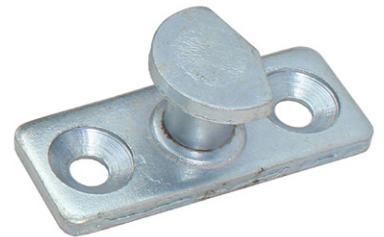

LOCKS & HANDLES

C72

LUGGAGE COMPARTMENT LOCK KIT

NS30-5144LUGKIT Luggage compartment lock kit

NS30-3123 Luggage compartment handle

NS30-5139 Luggage compartment pin (x2)

NS30-5139 Luggage compartment rod LH

NS30-5138 Luggage compartment rotary lock RH

NS30-5138 Luggage compartment rotary lock LH

PART NO.	DESCRIPTION
NS30-5144LUGKIT	Luggage compartment lock kit includes: NS30-3123 Luggage compartment handle; NS30-5139 Luggage compartment pin (x2); NS30-5138 Luggage compartment rotary lock RH; NS30-5138 Luggage compartment rotary lock LH; NS30-5139 Luggage compartment rod RH; NS30-5139 Luggage compartment rod LH