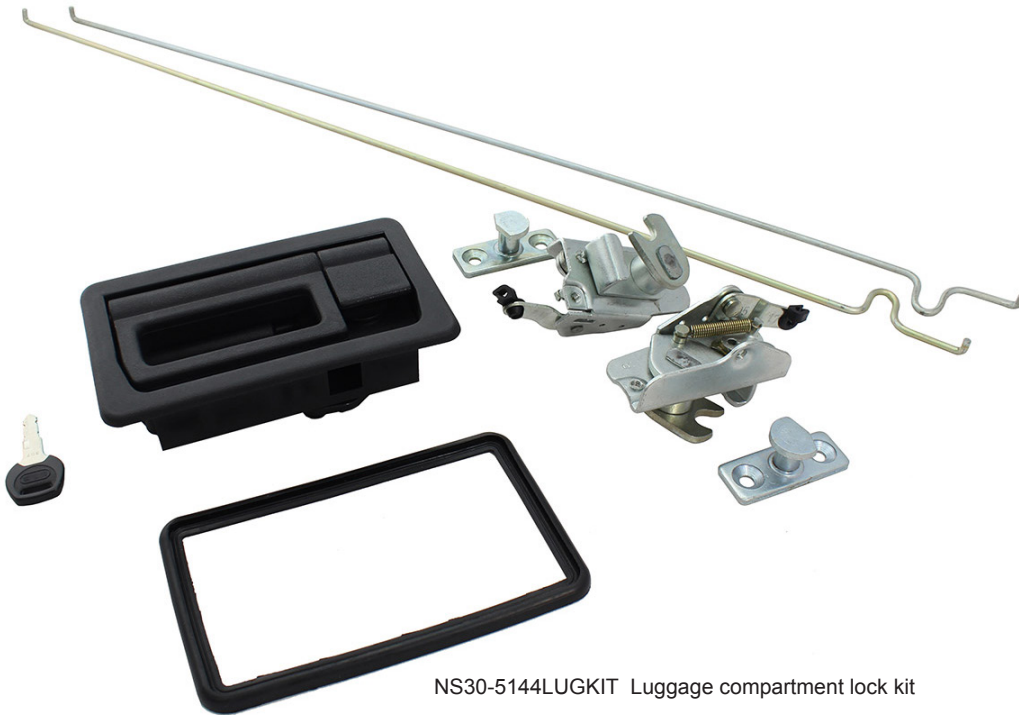

LOCKS & HANDLES

C72

LUGGAGE COMPARTMENT LOCK KIT

NS30-5144LUGKIT Luggage compartment lock kit

NS30-3123 Luggage compartment handle

NS30-5139 Luggage compartment pin (x2)

NS30-5139 Luggage compartment rod LH

NS30-5138 Luggage compartment rotary lock RH

NS30-5138 Luggage compartment rotary lock LH

PART NO.	DESCRIPTION
NS30-5144LUGKIT	Luggage compartment lock kit includes: NS30-3123 Luggage compartment handle; NS30-5139 Luggage compartment pin (x2); NS30-5138 Luggage compartment rotary lock RH; NS30-5138 Luggage compartment rotary lock LH; NS30-5139 Luggage compartment rod RH; NS30-5139 Luggage compartment rod LH