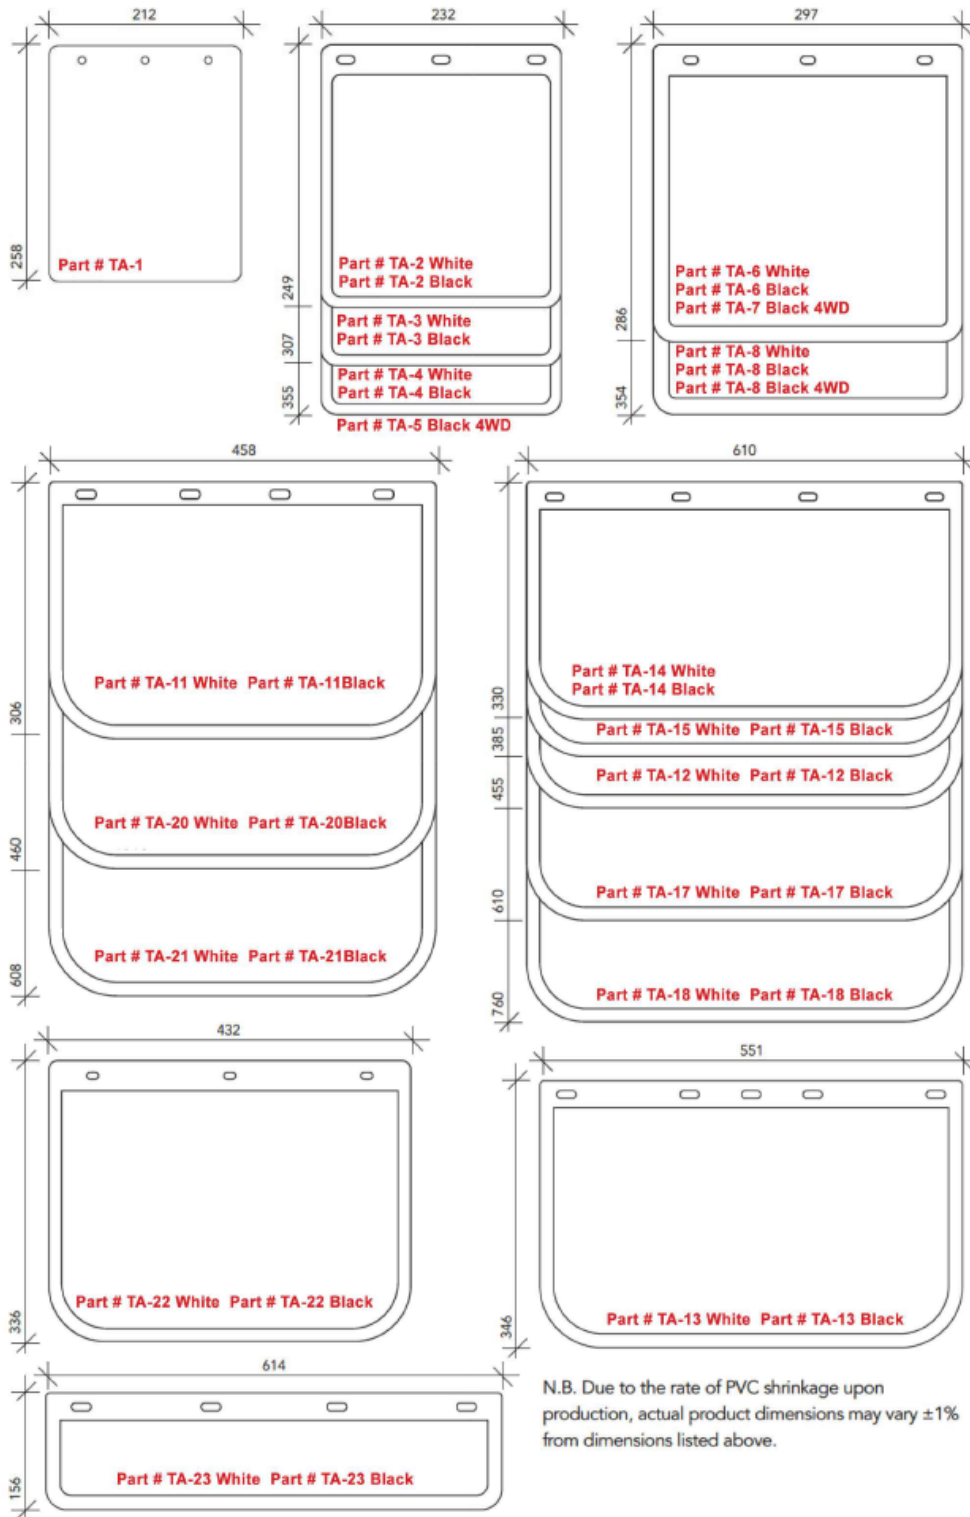

BODY HARDWARE

MUDFLAP SIZING

B21

N.B. Due to the rate of PVC shrinkage upon production, actual product dimensions may vary $\pm 1\%$ from dimensions listed above.

I.R.S.

1300 767 567

**RUBBER
HARDWARE
TAPES
SEALANTS**