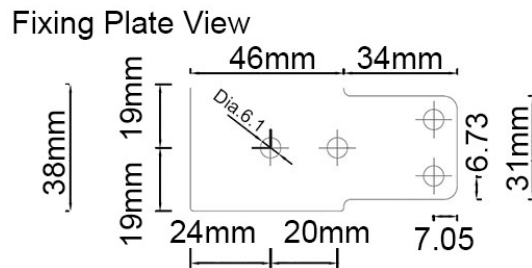

LATCHES

HEAVY DUTY OVER CENTER FASTENER

E13

Features

- Great for securing loads.
- Commonly used on tailgates, drop side boards on utilities and many other industrial applications.

| PART NO. | DESCRIPTION |
|----------|---|
| NS-K210 | Heavy duty over center fasteners (bolt on). K210ZP zinc plated catch available separately (weld on and bolt on) |