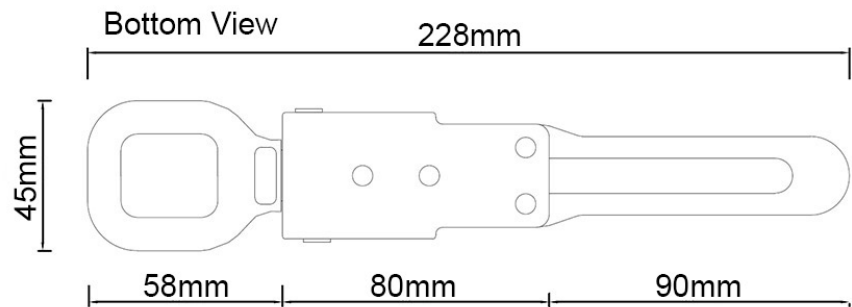

LATCHES

HEAVY DUTY OVER CENTER FASTENER

E13

Features

- Great for securing loads.
- Commonly used on tailgates, drop side boards on utilities and many other industrial applications.

| PART NO. | DESCRIPTION |
|----------|---|
| NS-K210 | Heavy duty over center fasteners (bolt on). K210ZP zinc plated catch available separately (weld on and bolt on) |