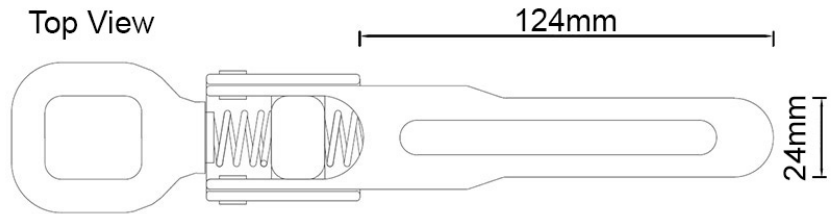

LATCHES

HEAVY DUTY OVER CENTER FASTENER

E13

Features

- Great for securing loads.
- Commonly used on tailgates, drop side boards on utilities and many other industrial applications.

| PART NO. | DESCRIPTION |
|----------|---|
| NS-K210 | Heavy duty over center fasteners (bolt on). K210ZP zinc plated catch available separately (weld on and bolt on) |