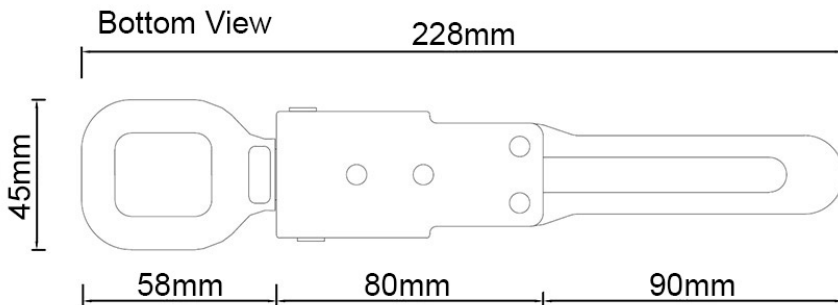

LATCHES

E14

HEAVY DUTY OVER CENTER FASTENER

Top View

Side View

Bottom View

Fixing Plate View

Features

- Finish: Stainless steel
- Great for securing loads.
- Commonly used on tailgates, drop side boards on utilities and many other industrial applications.

PART NO.

DESCRIPTION

NS-K210SS

Stainless steel heavy duty over center fastener (bolt on). Match with k210SS stainless steel catch plate.