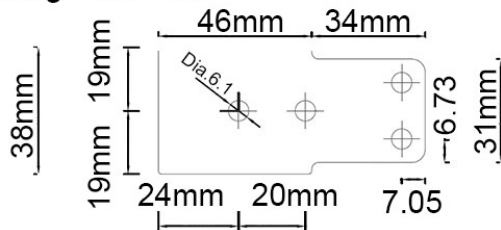

LATCHES

E14

HEAVY DUTY OVER CENTER FASTENER

Top View

Side View

Bottom View

Fixing Plate View

Features

- Finish: Stainless steel
- Great for securing loads.
- Commonly used on tailgates, drop side boards on utilities and many other industrial applications.

PART NO.

DESCRIPTION

NS-K210SS

Stainless steel heavy duty over center fastener (bolt on). Match with k210SS stainless steel catch plate.