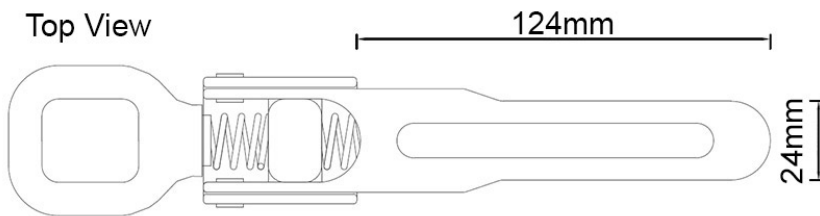

LATCHES

E14

HEAVY DUTY OVER CENTER FASTENER

Top View

Side View

Bottom View

Fixing Plate View

Features

- Finish: Stainless steel
- Great for securing loads.
- Commonly used on tailgates, drop side boards on utilities and many other industrial applications.

PART NO.

DESCRIPTION

NS-K210SS

Stainless steel heavy duty over center fastener (bolt on). Match with k210SS stainless steel catch plate.