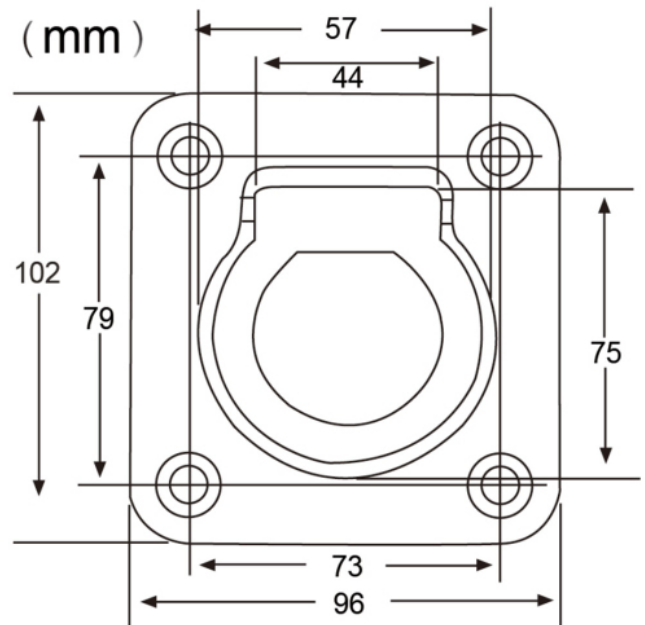

BODY HARDWARE

NS172SS TIE DOWN 1000KG

B25

PART NO.

DESCRIPTION

NS172SS

NS172 stainless steel tie downs 1000kg rated

I.R.S.