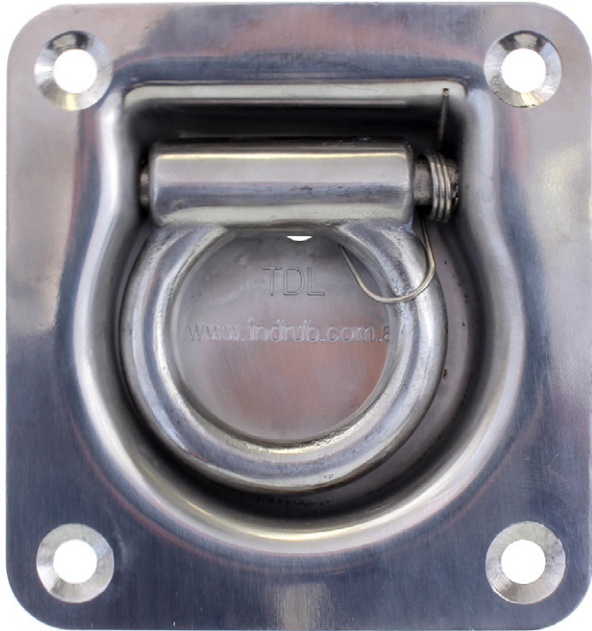

BODY HARDWARE

NS172SS TIE DOWN 1000KG

B25

PART NO.

DESCRIPTION

NS172SS

NS172 stainless steel tie downs 1000kg rated

I.R.S.