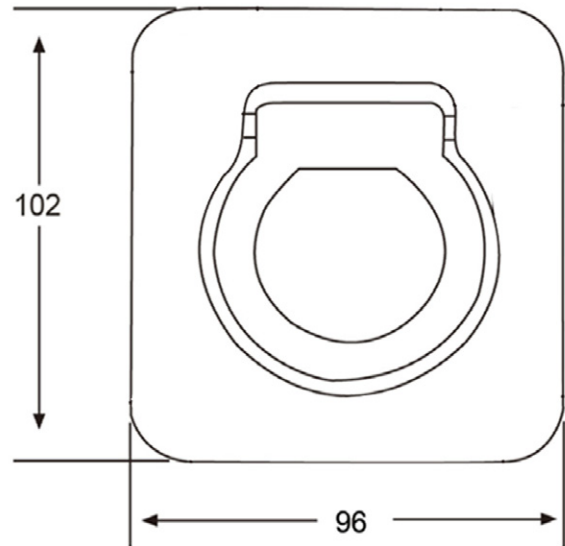

## B26

### NS173ZP TIE DOWN 1000KG RATED WELD ON

PART NO.	DESCRIPTION
NS173ZP	NS173ZP zinc plate tie down 1000kg rated. Weld on with bolt and Nylock nut.

**I.R.S.**  
1300 767 567

**RUBBER  
HARDWARE  
TAPES  
SEALANTS**