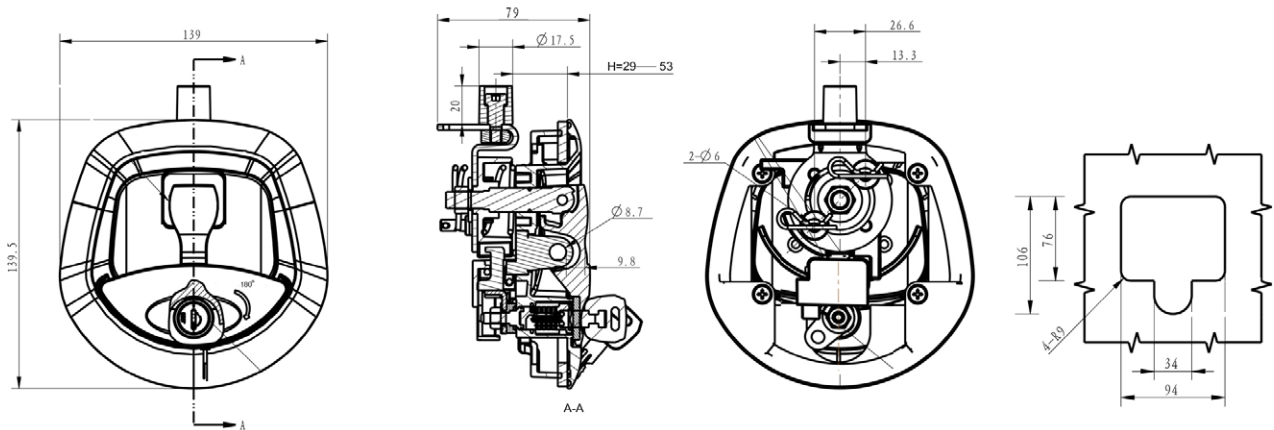

LOCKS & HANDLES

DROP 'T' COMPRESSION POWER HANDLE CHROME/CHROME KIT

C75

Drop 'T' Compression Power Handle Black Dish Chrome Handle rear set up for 3 point locking adjustable 2 point rod locking and 1 point roller tongue locking

PART NO.	DESCRIPTION
NS18431-54PR-03	Drop 'T' compression power handle, chrome plated dish and handle, rear set up for 3 point locking.

I.R.S.
1300 767 567

**RUBBER
HARDWARE
TAPES
SEALANTS**

Email: websales@indrub.com.au