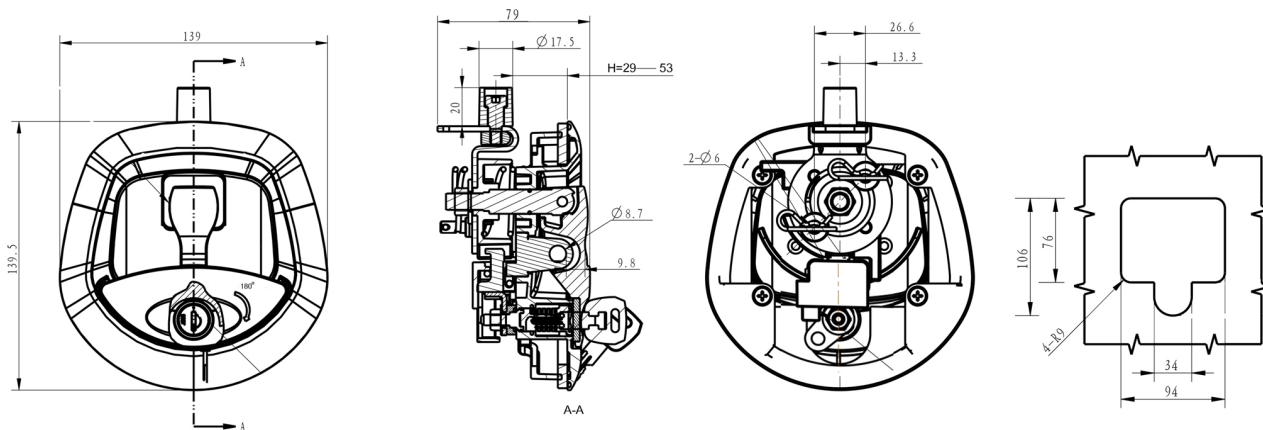

# C73

Drop 'T' Compression Power Handle Black Dish Chrome Handle rear set up for 3 point locking adjustable 2 point rod locking and 1 point roller tongue locking

Front Elevation

Rear Elevation in unlocked position