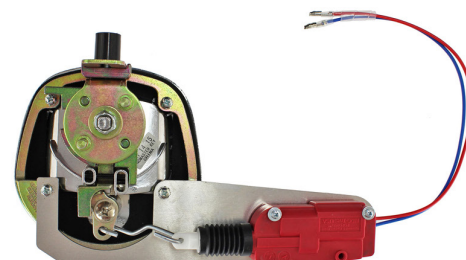

## DROP 'T' COMPRESSION POWER HANDLE BLACK/CHROME KIT

# C73

Drop 'T' Compression Power Handle Black Dish Chrome Handle rear set up for 3 point locking adjustable 2 point rod locking and 1 point roller tongue locking

Front Elevation

Rear Elevation in unlocked position

Rear Elevation in locked position

Connecting Rod EB1670-3

Power Actuator 12V BHPOP-RA

Screw Kit MSCREWZPM3

Power Actuator bracket EB16720PBRK

PART NO.

DESCRIPTION

NS18430-54PR-31J201

Drop 'T' compression power handle black powder-coated dish chrome plated handle rear set up for 3 point locking.

**I.R.S.**  
Build With Quality

RUBBER  
HARDWARE  
TAPES  
SEALANTS

1300 767 567

www.indrub.com.au