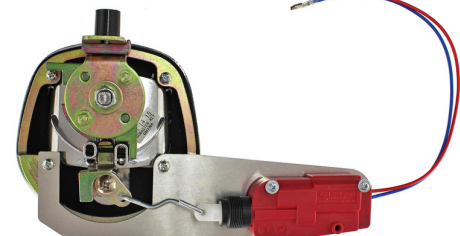

## DROP 'T' COMPRESSION POWER HANDLE BLACK/CHROME KIT

# C73

Drop 'T' Compression Power Handle Black Dish Chrome Handle rear set up for 3 point locking adjustable 2 point rod locking and 1 point roller tongue locking

Front Elevation

Rear Elevation in unlocked position

Rear Elevation in locked position

Connecting Rod EB1670-3

Power Actuator 12V BHPOP-RA

Screw Kit MSCREWZPM3

Power Actuator bracket EB16720PBRK

PART NO.

DESCRIPTION

NS18430-54PR-31J201

Drop 'T' compression power handle black powder-coated dish chrome plated handle rear set up for 3 point locking.

**I.R.S.**  
Build With Quality

RUBBER  
HARDWARE  
TAPES  
SEALANTS

1300 767 567

www.indrub.com.au