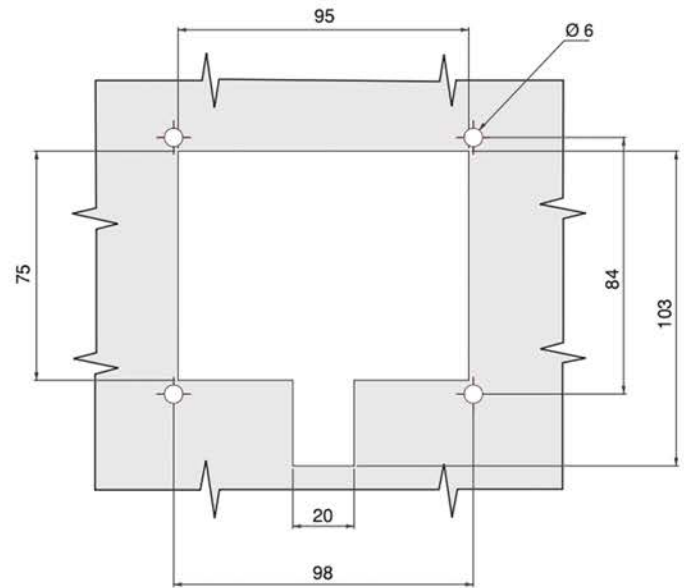

LOCKS & HANDLES

Cut out

PART NO.

DESCRIPTION

NS585

Drop 'T' handle stainless steel 3 point zinc plate tongue. Available Key CH509 to CH545

I.R.S.

Build With Quality