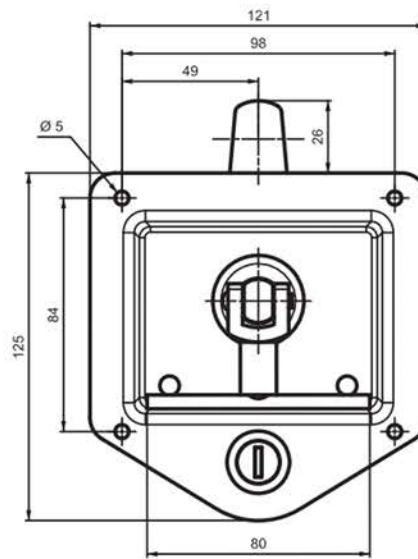

LOCKS & HANDLES

Cut out

PART NO.

DESCRIPTION

NS585

Drop 'T' handle stainless steel 3 point zinc plate tongue. Available Key CH509 to CH545

I.R.S.

Build With Quality