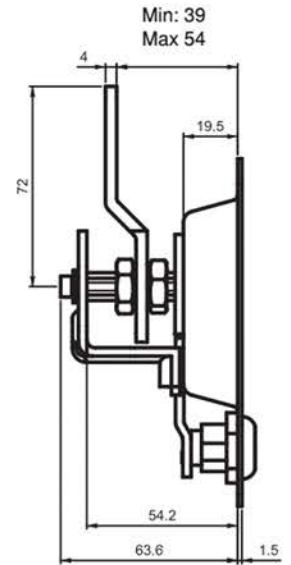

LOCKS & HANDLES

Cut out

PART NO.

DESCRIPTION

NS585

Drop 'T' handle stainless steel 3 point zinc plate tongue. Available Key CH509 to CH545

I.R.S.

Build With Quality