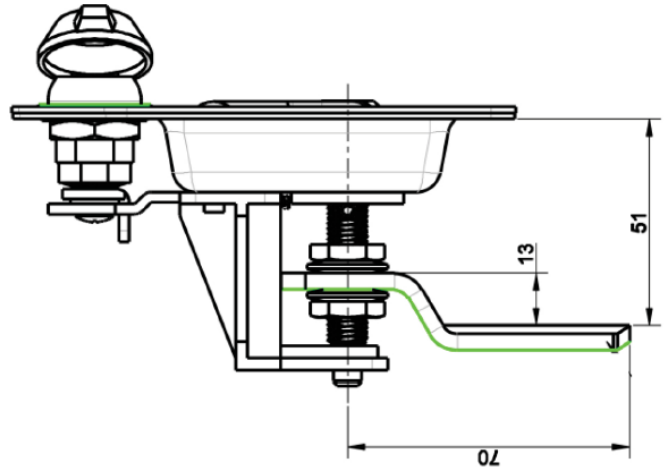

LOCKS & HANDLES

NS858BT DROP 'T' HANDLE (BENT TONGUE)

C9

PART NO.	DESCRIPTION
NS858BT	Drop 'T' stainless steel handle & bent stainless tongue. Match key with NS718 pop locks.

I.R.S.
1300 767 567

**RUBBER
HARDWARE
TAPES
SEALANTS**