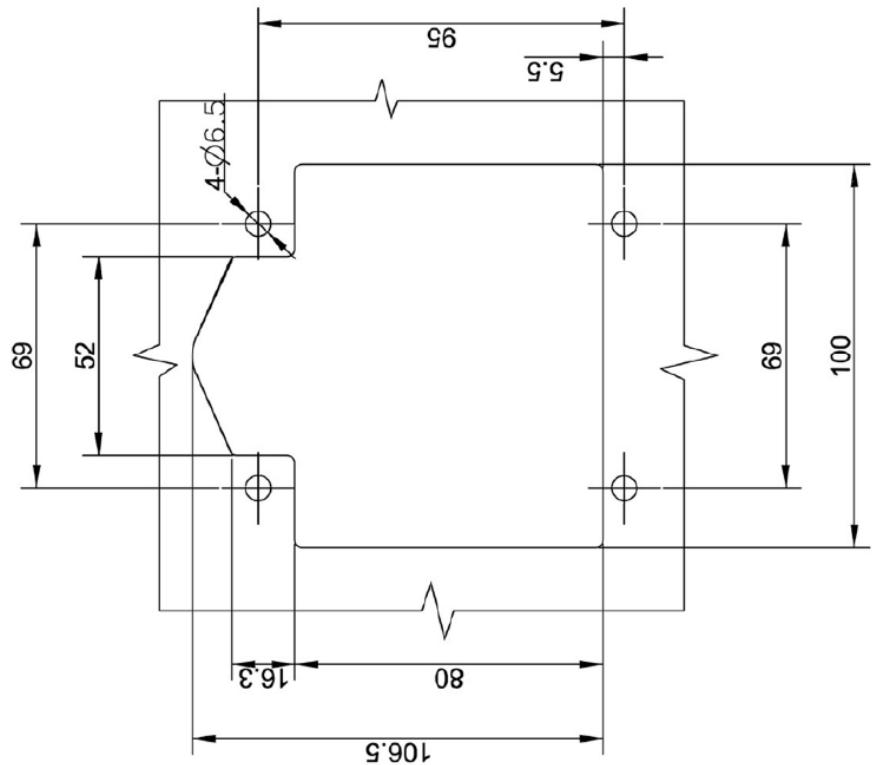

LOCKS & HANDLES

NS858BT DROP 'T' HANDLE (BENT TONGUE)

C9

PART NO.	DESCRIPTION
NS858BT	Drop 'T' stainless steel handle & bent stainless tongue. Match key with NS718 pop locks.

I.R.S.
1300 767 567

**RUBBER
HARDWARE
TAPES
SEALANTS**