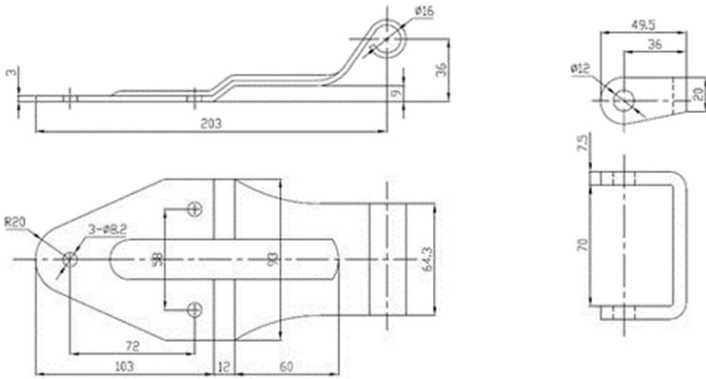

# D17

NSDOVAH-BOLTON215MM

NSDOVAH-BOLTON300MM

NSDOVAH-WELD215MM

NSDOVAH-WELD300MM

PART NO.	DESCRIPTION
NSDOVAH-BOLTON215MM	NSDova 215mm zinc plated bolt on over seal heavy duty blade hinge
NSDOVAH-WELD215MM	NSDova 215mm zinc plated weld on over seal heavy duty blade hinge
NSDOVAH-WELD215MMSS	NSDova 215mm stainless steel weld on over seal heavy duty blade hinge
NSDOVAH-BOLTON300MM	NSDova 300mm zinc plated bolt on over seal heavy duty blade hinge
NSDOVAH-WELD300MM	NSDova 300mm zinc plated weld on over seal heavy duty blade hinge
NSDOVAH-WELD300MMSS	NSDova 300mm stainless steel weld on over seal heavy duty blade hinge