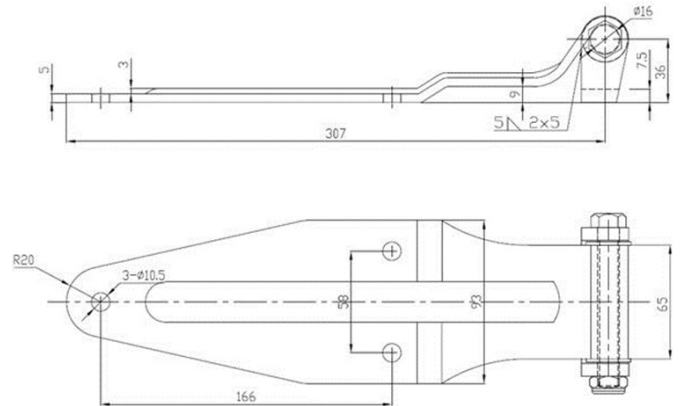

# D17

NSDOVAH-BOLTON215MM

NSDOVAH-BOLTON300MM

NSDOVAH-WELD215MM

NSDOVAH-WELD300MM

PART NO.	DESCRIPTION
NSDOVAH-BOLTON215MM	NSDova 215mm zinc plated bolt on over seal heavy duty blade hinge
NSDOVAH-WELD215MM	NSDova 215mm zinc plated weld on over seal heavy duty blade hinge
NSDOVAH-WELD215MMSS	NSDova 215mm stainless steel weld on over seal heavy duty blade hinge
NSDOVAH-BOLTON300MM	NSDova 300mm zinc plated bolt on over seal heavy duty blade hinge
NSDOVAH-WELD300MM	NSDova 300mm zinc plated weld on over seal heavy duty blade hinge
NSDOVAH-WELD300MMSS	NSDova 300mm stainless steel weld on over seal heavy duty blade hinge