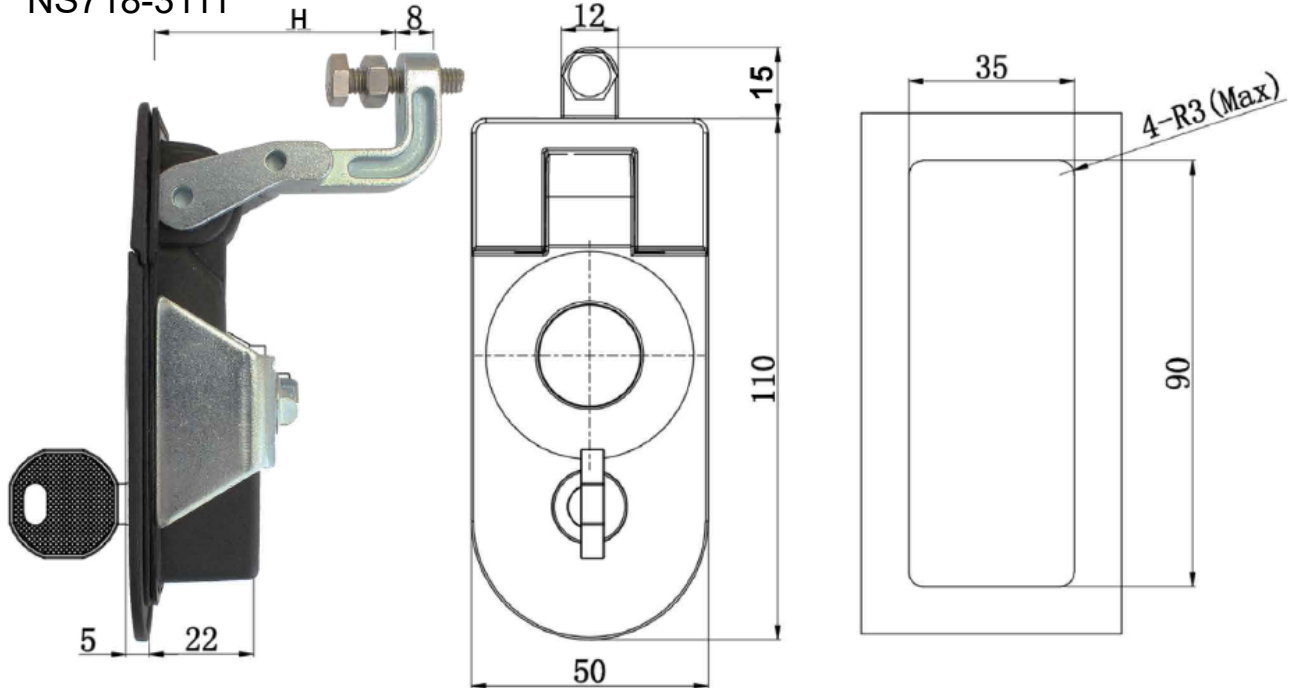

LOCKS & HANDLES

C78

POP LOCK COMPRESSION LATCH - MADE TO ORDER
GRIP RANGE AND FINISH OPTIONS

Grip Range H
H-45 - 52mm

Part Code
NS718-3111

I.R.S.
Build With Quality

RUBBER
HARDWARE
TAPES
SEALANTS

1300 767 567