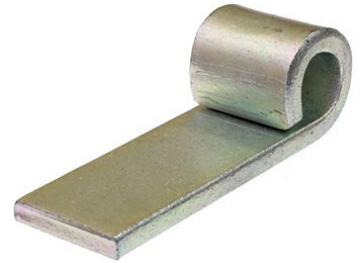

HINGES

STRAP HINGES

D1

BHG3A 100mm x 40mm strap hinge zinc plate finish

BHG3A100 100mm x 40mm strap hinge black steel finish

BHG3A160ZP 160mm x 40mm strap hinge zinc plate finish

BHG3A160 160mm x 40mm strap hinge black steel finish

BHG3A240SSKIT Stainless steel 240mm strap hinge

BHG3B230AU 240mm x 40mm strap hinge zinc plate finish 2 hole

BHG3C257BK 257mm x 32mm strap hinge black steel finish

BHG3C60MMX32MM 90mm x 30mm strap hinge zinc plate finish

BHG3CHINGE100B 130mm x 30mm strap hinge black steel finish

BHG3CHINGE100M 130mm x 30mm strap hinge zinc plate finish

BHG3CHINGE60MM 90mm x 30mm strap hinge black steel finish

BHG3CHINGEZP 257mm x 32mm strap hinge zinc plate finish

PART NO.	DESCRIPTION	PART NO.	DESCRIPTION
BHG3A100ZP	100mm x 40mm strap hinge zinc plate finish	BHG3C257BK	257mm x 32mm strap hinge black steel finish
BHG3A100	100mm x 40mm strap hinge black steel finish	BHG3C60MMX32MM	90mm x 30mm strap hinge zinc plate finish
BHG3A160ZP	160mm x 40mm strap hinge zinc plate finish	BHG3CHINGE100B	130mm x 30mm strap hinge black steel finish
BHG3A160	160mm x 40mm strap hinge black steel finish	BHG3CHINGE100M	130mm x 30mm strap hinge zinc plate finish
BHG3A240SSKIT	Stainless steel 240mm strap hinge	BHG3CHINGE60MM	90mm x 30mm strap hinge black steel finish
BHG3B230AU	240mm x 40mm strap hinge zinc plate finish 2 hole	BHG3CHINGEZP	257mm x 32mm strap hinge zinc plate finish