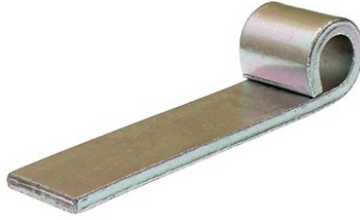

HINGES

STRAP HINGES

D1

BHG3A 100mm x 40mm strap hinge zinc plate finish

BHG3A100 100mm x 40mm strap hinge black steel finish

BHG3A160ZP 160mm x 40mm strap hinge zinc plate finish

BHG3A160 160mm x 40mm strap hinge black steel finish

BHG3A240SSKIT Stainless steel 240mm strap hinge

BHG3B230AU 240mm x 40mm strap hinge zinc plate finish 2 hole

BHG3C257BK 257mm x 32mm strap hinge black steel finish

BHG3C60MMX32MM 90mm x 30mm strap hinge zinc plate finish

BHG3CHINGE100B 130mm x 30mm strap hinge black steel finish

BHG3CHINGE100M 130mm x 30mm strap hinge zinc plate finish

BHG3CHINGE60MM 90mm x 30mm strap hinge black steel finish

BHG3CHINGEZP 257mm x 32mm strap hinge zinc plate finish

PART NO.	DESCRIPTION	PART NO.	DESCRIPTION
BHG3A100ZP	100mm x 40mm strap hinge zinc plate finish	BHG3C257BK	257mm x 32mm strap hinge black steel finish
BHG3A100	100mm x 40mm strap hinge black steel finish	BHG3C60MMX32MM	90mm x 30mm strap hinge zinc plate finish
BHG3A160ZP	160mm x 40mm strap hinge zinc plate finish	BHG3CHINGE100B	130mm x 30mm strap hinge black steel finish
BHG3A160	160mm x 40mm strap hinge black steel finish	BHG3CHINGE100M	130mm x 30mm strap hinge zinc plate finish
BHG3A240SSKIT	Stainless steel 240mm strap hinge	BHG3CHINGE60MM	90mm x 30mm strap hinge black steel finish
BHG3B230AU	240mm x 40mm strap hinge zinc plate finish 2 hole	BHG3CHINGEZP	257mm x 32mm strap hinge zinc plate finish