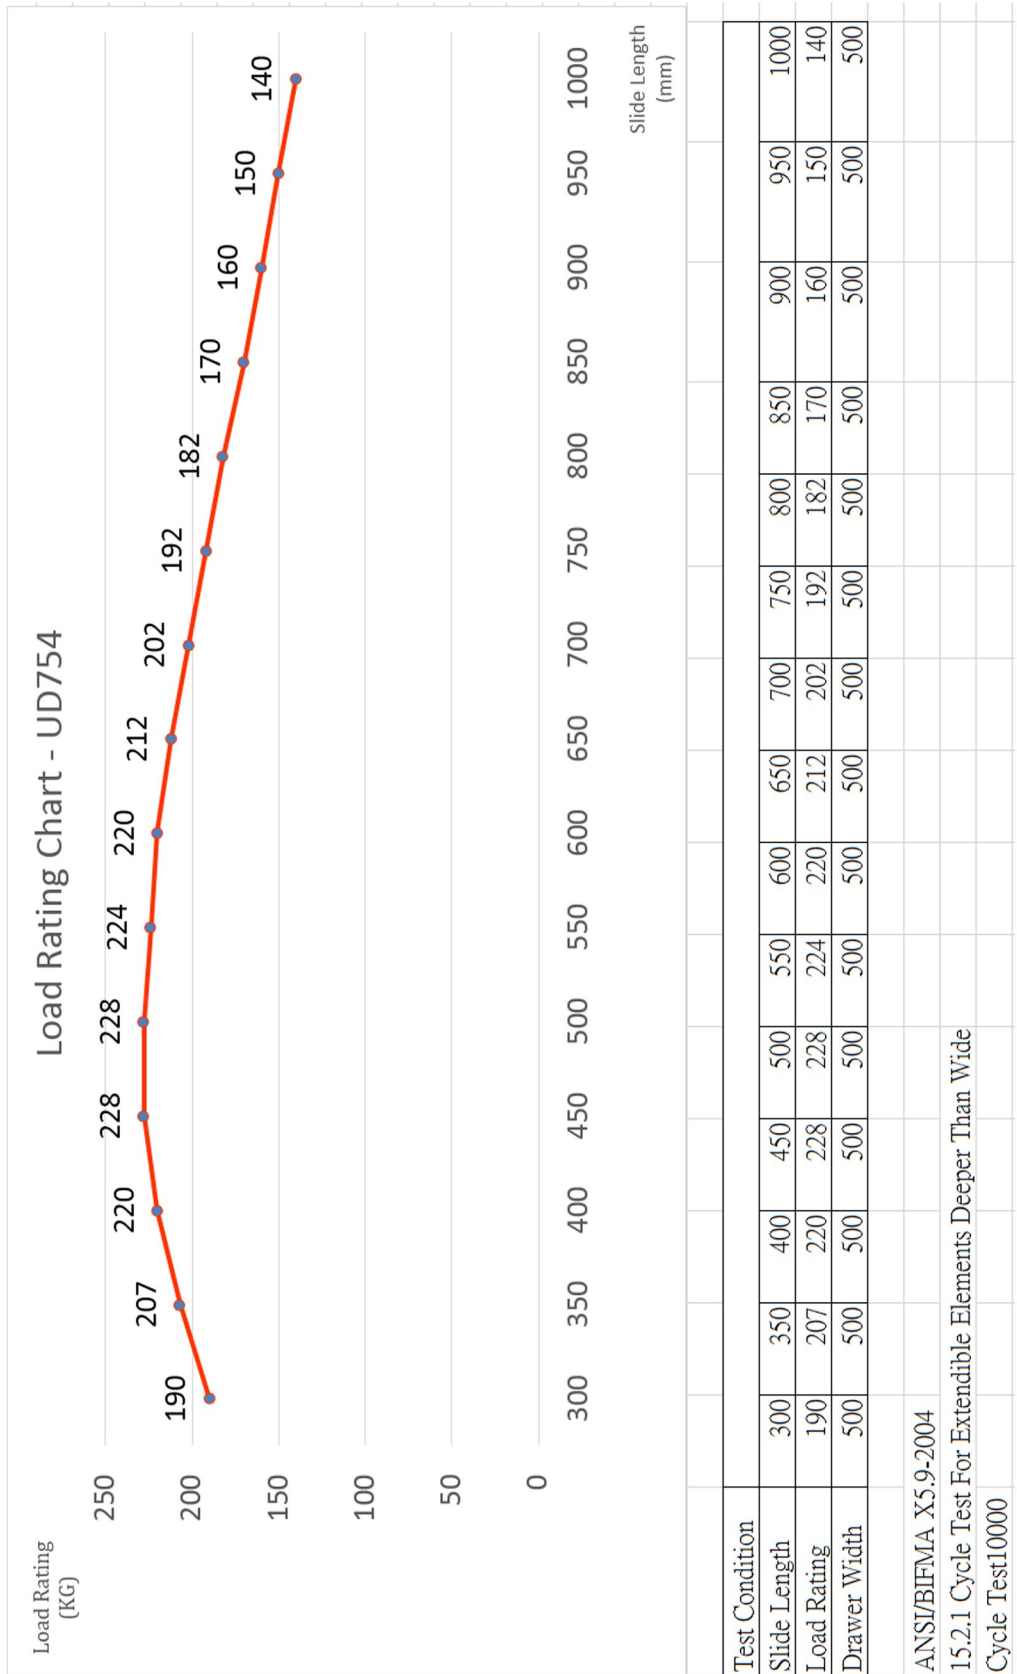

TUMA Load Rating Chart (200kg)

FOR ENQUIRIES:

Call us on: 1300 767 567

Email: websales@indrub.com.au

Web: www.indrub.com.au

I.R.S.

**RUBBER
HARDWARE
TAPES
SEALANTS**