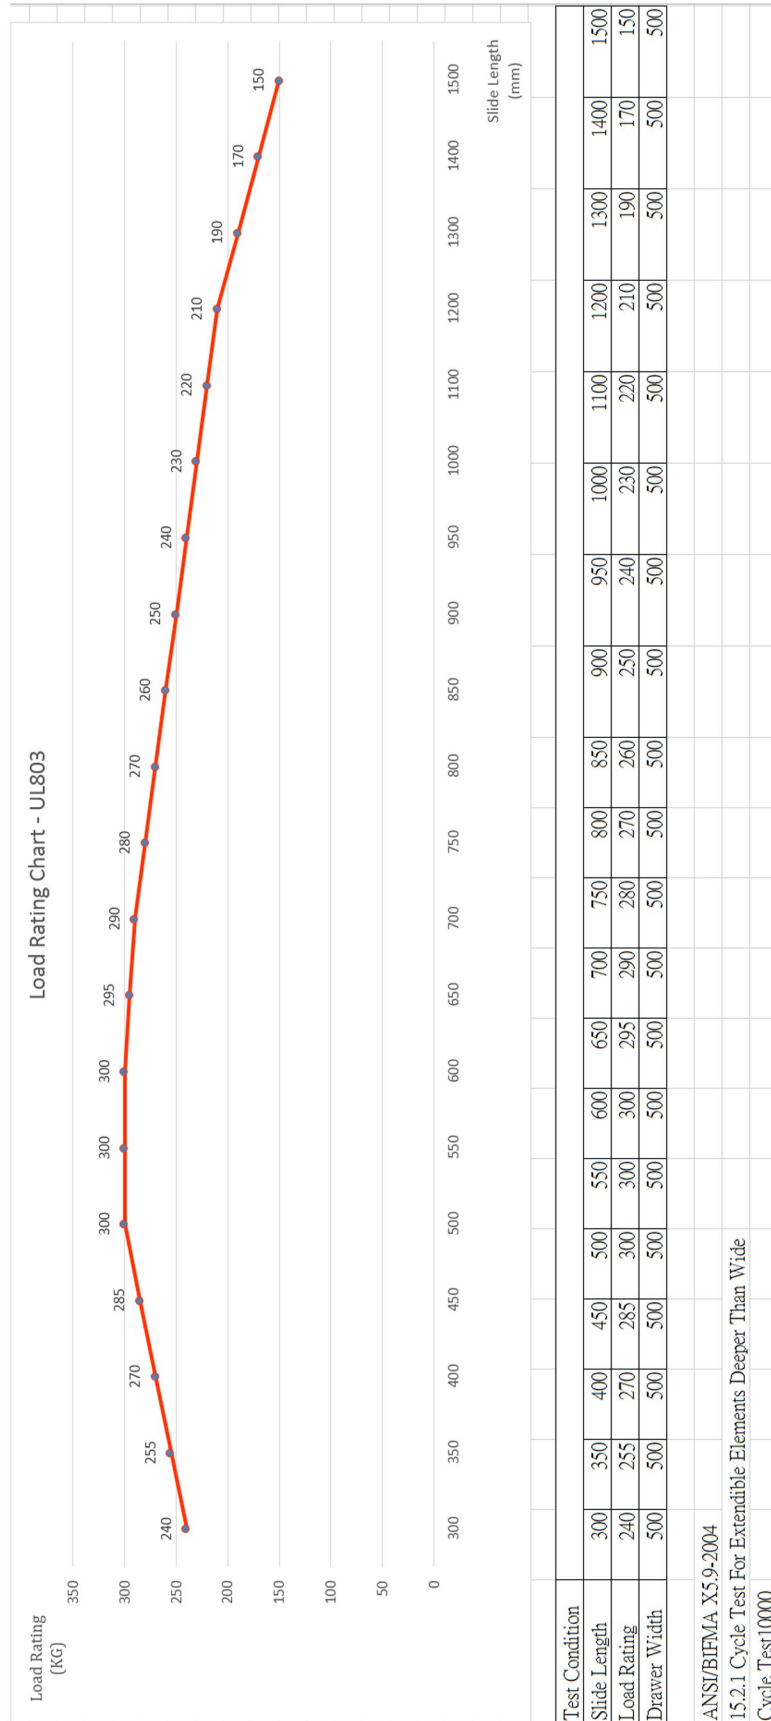

# TUMA Load Rating Charts (300kg)

FOR ENQUIRIES:

Call us on: 1300 767 567

Email: [websales@indrub.com.au](mailto:websales@indrub.com.au)

Web: [www.indrub.com.au](http://www.indrub.com.au)