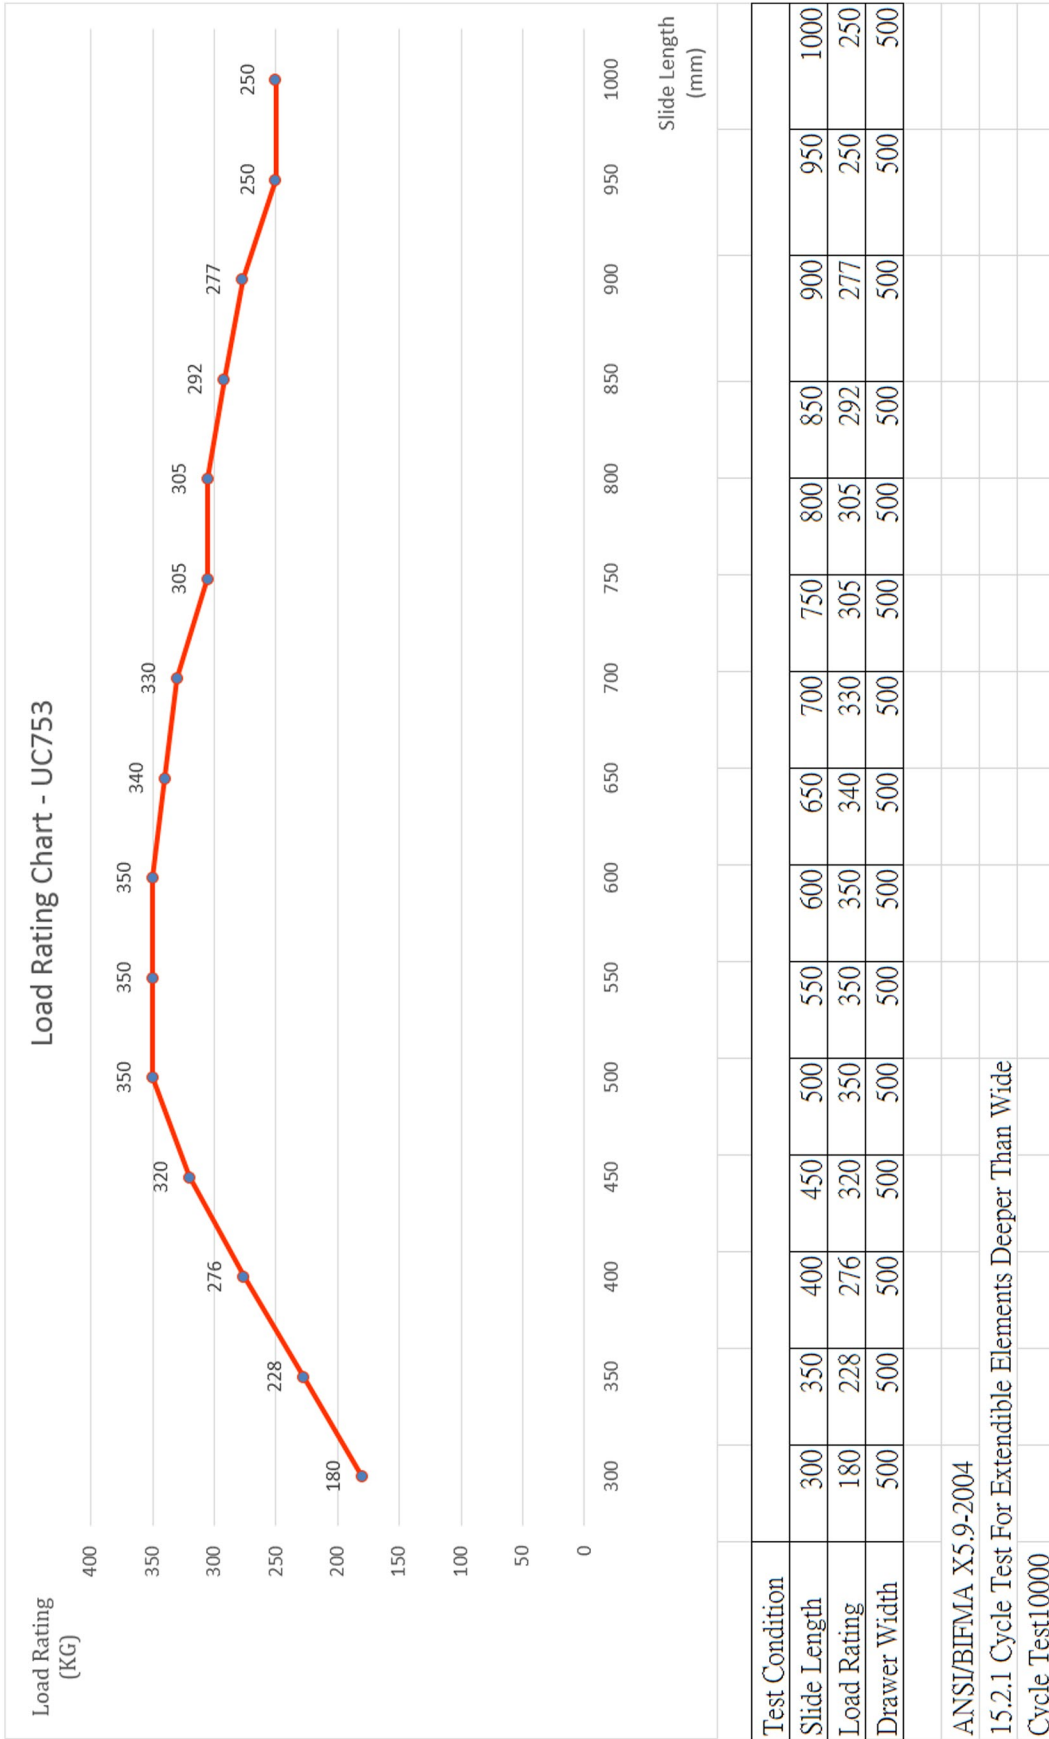

TUMA Load Rating Charts (350kg)

FOR ENQUIRIES:

Call us on: 1300 767 567

Email: websales@indrub.com.au

Web: www.indrub.com.au

I.R.S.

**RUBBER
HARDWARE
TAPES
SEALANTS**