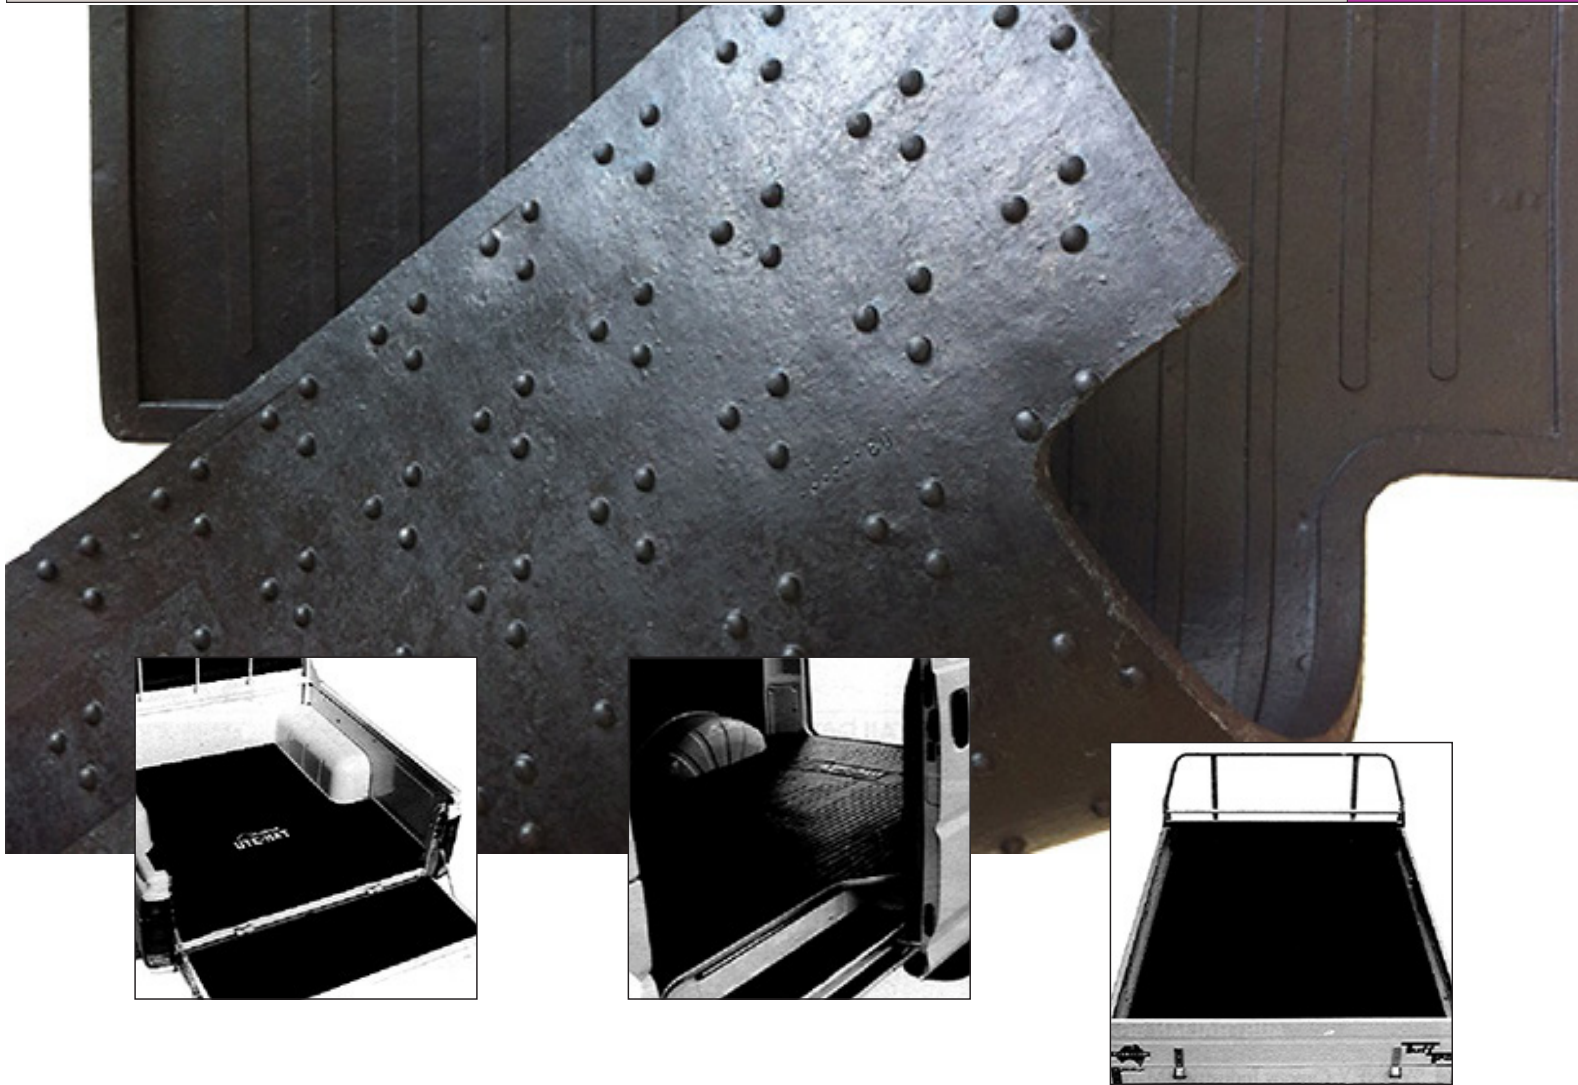

RUBBER MATTING

UTE MAT - SOLID TOP

A46

SUITABLE FOR

- All ute trays

CLEANING

- Hose wash and dry

FEATURES

- Helps prevent your load from shifting while it protects your tray
- Sizes to fit any tray
- Made from tough Natural Rubber
- Allows air to circulate to prevent rust

CODE	DESCRIPTION	WEIGHT	COLOUR
SRUTEMATU1	Ute Mat 5' x 7' (1575mm x 2260mm) No. 1	37kg	Black
SRUTEMATU2	Ute Mat 5' x 8' (1550mm x 2440mm) No.2	33kg	Black
SRUTEMATU3	Ute Mat 5' x 10' (1524mm x 3048mm) No.3	40kg	Black
SRUTEMATU4	Ute Mat 6' x 8' (1850mm x 2420mm) No. 4	36kg	Black
SRUTEMATU5	Ute Mat 6' x 10' (1820mm x 3050mm) No. 5	47kg	Black