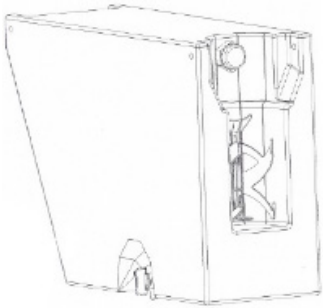

BODY HARDWARE

WATER TANKS

B15

BHWT15LRJ

UB15
L 350mm
W 255mm
H 320mm

UB23
L 400mm
W 205mm
H 400mm

BHWT23LRJ

UB30SL
L 600/440mm
W 205mm
H 400mm

BHWT30LRJ

UB60FT
L 535mm
W 405mm
H 390mm

BHWT60LRJ

PART NO.	DESCRIPTION
BHWT15LRJ	15 litre water tank with soap dispenser
BHWT23LRJ	23 litre water tank with soap dispenser
BHWT30LRJ	30 litre water tank with soap dispenser
BHWT60LRJ	60 litre water tank with soap dispenser