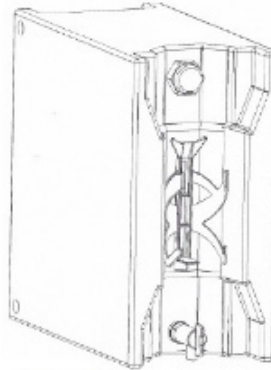

BODY HARDWARE

WATER TANKS

B15

BHWT15LRJ

UB15
L 350mm
W 255mm
H 320mm

UB23
L 400mm
W 205mm
H 400mm

BHWT23LRJ

UB30SL
L 600/440mm
W 205mm
H 400mm

BHWT30LRJ

UB60FT
L 535mm
W 405mm
H 390mm

BHWT60LRJ

PART NO.	DESCRIPTION
BHWT15LRJ	15 litre water tank with soap dispenser
BHWT23LRJ	23 litre water tank with soap dispenser
BHWT30LRJ	30 litre water tank with soap dispenser
BHWT60LRJ	60 litre water tank with soap dispenser