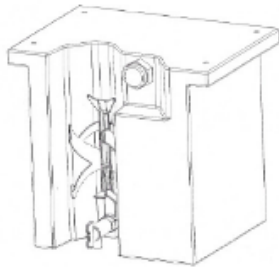

BODY HARDWARE

WATER TANKS

B15

BHWT15LRJ

UB15
L 350mm
W 255mm
H 320mm

UB23
L 400mm
W 205mm
H 400mm

BHWT23LRJ

UB30SL
L 600/440mm
W 205mm
H 400mm

BHWT30LRJ

UB60FT
L 535mm
W 405mm
H 390mm

BHWT60LRJ

PART NO.	DESCRIPTION
BHWT15LRJ	15 litre water tank with soap dispenser
BHWT23LRJ	23 litre water tank with soap dispenser
BHWT30LRJ	30 litre water tank with soap dispenser
BHWT60LRJ	60 litre water tank with soap dispenser