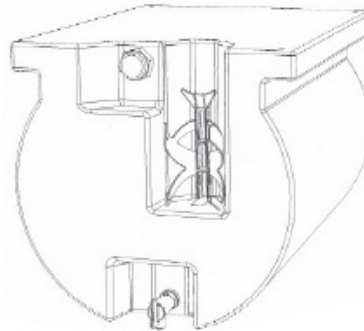

BODY HARDWARE

WATER TANKS

B15

BHWT15LRJ

UB15
L 350mm
W 255mm
H 320mm

UB23
L 400mm
W 205mm
H 400mm

BHWT23LRJ

UB30SL
L 600/440mm
W 205mm
H 400mm

BHWT30LRJ

UB60FT
L 535mm
W 405mm
H 390mm

BHWT60LRJ

PART NO.	DESCRIPTION
BHWT15LRJ	15 litre water tank with soap dispenser
BHWT23LRJ	23 litre water tank with soap dispenser
BHWT30LRJ	30 litre water tank with soap dispenser
BHWT60LRJ	60 litre water tank with soap dispenser