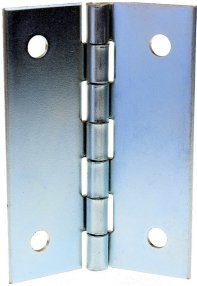

## ZINC PLATED BUTT HINGES

AS-AD5033  
50mm X 32mm open  
1.2mm thick  
Zinc plated  
1 hole round  
fixed pin

AS-AD5032  
50mm X 32mm open  
1.2mm thick  
Zinc plated  
1 hole orbit  
fixed pin

AS-AD5006  
50mm X 38mm open  
1.2mm thick  
Zinc plate  
4 hole  
fixed pin

AS-AD5008  
70mm X 50mm open  
1.2mm thick  
Zinc plate  
4 hole  
fixed pin

GH7016FPZP  
100mm x 75mm open  
1.6mm thick  
Zinc plate  
6 hole  
fixed pin

GH10016FPZP  
100mm x 75mm open  
1.6mm thick  
Zinc plate  
8 hole  
fixed pin

GH17525FPZP  
100mm x 75mm open  
2mm thick  
Zinc plate  
8 hole  
fixed pin

GH10025FPZP  
100mm x 100mm open  
2mm thick  
Zinc plate  
8 hole  
fixed pin

PART NO.	HEIGHT X OPEN X THICK	DESCRIPTION	SUITABLE FOR:
AS-AD5006	50mm X 38mm X 1.2mm	Zinc plate, 4 hole, fixed pin	Tool boxes, domestic doors, access hatches
AS-AD5008	70mm X 50mm X 1.2mm	Zinc plate, 4 hole, fixed pin	Tool boxes, domestic doors, access hatches
AS-AD5032	50mm X 32mm X 1.2mm	Zinc plate, 1 hole orbit, fixed pin	Switch board doors, tool boxes, domestic doors, access hatches
AS-AD5033	50mm X 32mm X 1.2mm	Zinc plate, 1 hole, fixed pin	Switch board doors, tool boxes, domestic doors, access hatches
GH7016FPZP	70mm X 50mm X 1.6mm	Zinc plate, 6 hole, fixed pin	Tool boxes, domestic doors, access hatches
GH10016FPZP	100mm X 75mm X 1.6mm	Zinc plate, 8 hole, fixed pin	Tool boxes, domestic doors, access hatches
GH17525FPZP	100mm X 75mm X 2.5mm	Zinc plate, 8 hole, fixed pin	Tool boxes, domestic doors, access hatches
GH10025FPZP	100mm X 100mm X 2.5mm	Zinc plate, 8 hole, fixed pin	Tool boxes, domestic doors, access hatches