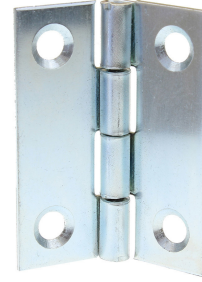

## ZINC PLATED BUTT HINGES

AS-AD5033  
50mm X 32mm open  
1.2mm thick  
Zinc plated  
1 hole round  
fixed pin

AS-AD5032  
50mm X 32mm open  
1.2mm thick  
Zinc plated  
1 hole orbit  
fixed pin

AS-AD5006  
50mm X 38mm open  
1.2mm thick  
Zinc plate  
4 hole  
fixed pin

AS-AD5008  
70mm X 50mm open  
1.2mm thick  
Zinc plate  
4 hole  
fixed pin

GH7016FPZP  
100mm x 75mm open  
1.6mm thick  
Zinc plate  
6 hole  
fixed pin

GH10016FPZP  
100mm x 75mm open  
1.6mm thick  
Zinc plate  
8 hole  
fixed pin

GH17525FPZP  
100mm x 75mm open  
2mm thick  
Zinc plate  
8 hole  
fixed pin

GH10025FPZP  
100mm x 100mm open  
2mm thick  
Zinc plate  
8 hole  
fixed pin

PART NO.	HEIGHT X OPEN X THICK	DESCRIPTION	SUITABLE FOR:
AS-AD5006	50mm X 38mm X 1.2mm	Zinc plate, 4 hole, fixed pin	Tool boxes, domestic doors, access hatches
AS-AD5008	70mm X 50mm X 1.2mm	Zinc plate, 4 hole, fixed pin	Tool boxes, domestic doors, access hatches
AS-AD5032	50mm X 32mm X 1.2mm	Zinc plate, 1 hole orbit, fixed pin	Switch board doors, tool boxes, domestic doors, access hatches
AS-AD5033	50mm X 32mm X 1.2mm	Zinc plate, 1 hole, fixed pin	Switch board doors, tool boxes, domestic doors, access hatches
GH7016FPZP	70mm X 50mm X 1.6mm	Zinc plate, 6 hole, fixed pin	Tool boxes, domestic doors, access hatches
GH10016FPZP	100mm X 75mm X 1.6mm	Zinc plate, 8 hole, fixed pin	Tool boxes, domestic doors, access hatches
GH17525FPZP	100mm X 75mm X 2.5mm	Zinc plate, 8 hole, fixed pin	Tool boxes, domestic doors, access hatches
GH10025FPZP	100mm X 100mm X 2.5mm	Zinc plate, 8 hole, fixed pin	Tool boxes, domestic doors, access hatches