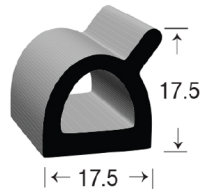

## EPDM UV STABLE SELF ADHESIVE SEALS

COIL SIZE

**RS788**

15MM W X 9MM H RIB-TOP 3M ADHESIVE EPDM SEAL

100MT

**RS509777AH**

15.5MM W X 9MM H D 3M ADHESIVE EPDM SEAL SM

100MT

**RS50449AHC**

15.5MM W X 12MM H D-1-FINN 3M ADHESIVE EPDM SEAL

100MT

**RS5036AH**

17.5MM W X 17.5MM H D-1-FINN 3M ADHESIVE EPDM SEAL

50MT

**RS9187**

18MM W X 14MM H D-2-FINN 3M ADHESIVE EPDM SEAL

50MT

**RS774**

19MM W X 15MM H D 3M ADHESIVE EPDM SEAL

50MT

**RS768**

23MM W x 20MM H D 3M ADHESIVE EPDM SEAL

30MT

**RS772-1**

25MM W X 25MM H D 3M VST ADHESIVE EPDM SEAL

30MT

RUBBER DIMENSION TOLERANCE +/- 5%

**I.R.S.**  
Build With Quality

RUBBER  
HARDWARE  
TAPES  
SEALANTS

1300 767 567

[www.indrub.com.au](http://www.indrub.com.au)