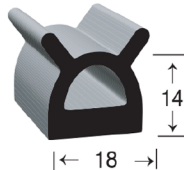

## EPDM UV STABLE SELF ADHESIVE SEALS

COIL SIZE

**RS788**

15MM W X 9MM H RIB-TOP 3M ADHESIVE EPDM SEAL

100MT

**RS509777AH**

15.5MM W X 9MM H D 3M ADHESIVE EPDM SEAL SM

100MT

**RS50449AHC**

15.5MM W X 12MM H D-1-FINN 3M ADHESIVE EPDM SEAL

100MT

**RS5036AH**

17.5MM W X 17.5MM H D-1-FINN 3M ADHESIVE EPDM SEAL

50MT

**RS9187**

18MM W X 14MM H D-2-FINN 3M ADHESIVE EPDM SEAL

50MT

**RS774**

19MM W X 15MM H D 3M ADHESIVE EPDM SEAL

50MT

**RS768**

23MM W x 20MM H D 3M ADHESIVE EPDM SEAL

30MT

**RS772-1**

25MM W X 25MM H D 3M VST ADHESIVE EPDM SEAL

30MT

RUBBER DIMENSION TOLERANCE +/- 5%

**I.R.S.**  
Build With Quality

RUBBER  
HARDWARE  
TAPES  
SEALANTS

1300 767 567

[www.indrub.com.au](http://www.indrub.com.au)