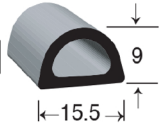

## EPDM UV STABLE SELF ADHESIVE SEALS

COIL SIZE

**RS788**

15MM W X 9MM H RIB-TOP 3M ADHESIVE EPDM SEAL

100MT

**RS509777AH**

15.5MM W X 9MM H D 3M ADHESIVE EPDM SEAL SM

100MT

**RS50449AHC**

15.5MM W X 12MM H D-1-FINN 3M ADHESIVE EPDM SEAL

100MT

**RS5036AH**

17.5MM W X 17.5MM H D-1-FINN 3M ADHESIVE EPDM SEAL

50MT

**RS9187**

18MM W X 14MM H D-2-FINN 3M ADHESIVE EPDM SEAL

50MT

**RS774**

19MM W X 15MM H D 3M ADHESIVE EPDM SEAL

50MT

**RS768**

23MM W x 20MM H D 3M ADHESIVE EPDM SEAL

30MT

**RS772-1**

25MM W X 25MM H D 3M VST ADHESIVE EPDM SEAL

30MT

RUBBER DIMENSION TOLERANCE +/- 5%

**I.R.S.**  
Build With Quality

RUBBER  
HARDWARE  
TAPES  
SEALANTS

1300 767 567

[www.indrub.com.au](http://www.indrub.com.au)