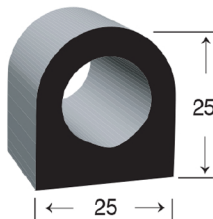

## EPDM UV STABLE SELF ADHESIVE SEALS

COIL SIZE

**RS788**

15MM W X 9MM H RIB-TOP 3M ADHESIVE EPDM SEAL

100MT

**RS509777AH**

15.5MM W X 9MM H D 3M ADHESIVE EPDM SEAL SM

100MT

**RS50449AHC**

15.5MM W X 12MM H D-1-FINN 3M ADHESIVE EPDM SEAL

100MT

**RS5036AH**

17.5MM W X 17.5MM H D-1-FINN 3M ADHESIVE EPDM SEAL

50MT

**RS9187**

18MM W X 14MM H D-2-FINN 3M ADHESIVE EPDM SEAL

50MT

**RS774**

19MM W X 15MM H D 3M ADHESIVE EPDM SEAL

50MT

**RS768**

23MM W x 20MM H D 3M ADHESIVE EPDM SEAL

30MT

**RS772-1**

25MM W X 25MM H D 3M VST ADHESIVE EPDM SEAL

30MT

RUBBER DIMENSION TOLERANCE +/- 5%

**I.R.S.**  
Build With Quality

RUBBER  
HARDWARE  
TAPES  
SEALANTS

1300 767 567

[www.indrub.com.au](http://www.indrub.com.au)