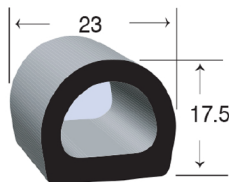

## EPDM UV STABLE SELF ADHESIVE SEALS

COIL SIZE

**RS788**

15MM W X 9MM H RIB-TOP 3M ADHESIVE EPDM SEAL

100MT

**RS509777AH**

15.5MM W X 9MM H D 3M ADHESIVE EPDM SEAL SM

100MT

**RS50449AHC**

15.5MM W X 12MM H D-1-FINN 3M ADHESIVE EPDM SEAL

100MT

**RS5036AH**

17.5MM W X 17.5MM H D-1-FINN 3M ADHESIVE EPDM SEAL

50MT

**RS9187**

18MM W X 14MM H D-2-FINN 3M ADHESIVE EPDM SEAL

50MT

**RS774**

19MM W X 15MM H D 3M ADHESIVE EPDM SEAL

50MT

**RS768**

23MM W x 20MM H D 3M ADHESIVE EPDM SEAL

30MT

**RS772-1**

25MM W X 25MM H D 3M VST ADHESIVE EPDM SEAL

30MT

RUBBER DIMENSION TOLERANCE +/- 5%

**I.R.S.**  
Build With Quality

RUBBER  
HARDWARE  
TAPES  
SEALANTS

1300 767 567

[www.indrub.com.au](http://www.indrub.com.au)