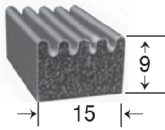

# SPONGE EXTRUSION

## EPDM UV STABLE SELF ADHESIVE SEALS

COIL SIZE

**RS788**

15MM W X 9MM H RIB-TOP 3M ADHESIVE EPDM SEAL

100MT

**RS509777AH**

15.5MM W X 9MM H D 3M ADHESIVE EPDM SEAL SM

100MT

**RS50449AHC**

15.5MM W X 12MM H D-1-FINN 3M ADHESIVE EPDM SEAL

100MT

**RS5036AH**

17.5MM W X 17.5MM H D-1-FINN 3M ADHESIVE EPDM SEAL

50MT

**RS9187**

18MM W X 14MM H D-2-FINN 3M ADHESIVE EPDM SEAL

25MM W X 25MM H D 3M VST ADHESIVE EPDM SEAL

30MT

RUBBER DIMENSION TOLERANCE +/- 5%

**I.R.S.**  
Build With Quality

RUBBER  
HARDWARE  
TAPES  
SEALANTS

1300 767 567

[www.indrub.com.au](http://www.indrub.com.au)