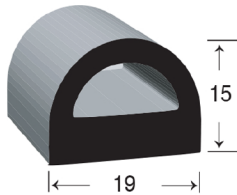

## EPDM UV STABLE SELF ADHESIVE SEALS

COIL SIZE

**RS788**

15MM W X 9MM H RIB-TOP 3M ADHESIVE EPDM SEAL

100MT

**RS509777AH**

15.5MM W X 9MM H D 3M ADHESIVE EPDM SEAL SM

100MT

**RS50449AHC**

15.5MM W X 12MM H D-1-FINN 3M ADHESIVE EPDM SEAL

100MT

**RS5036AH**

17.5MM W X 17.5MM H D-1-FINN 3M ADHESIVE EPDM SEAL

50MT

**RS9187**

18MM W X 14MM H D-2-FINN 3M ADHESIVE EPDM SEAL

50MT

**RS774**

19MM W X 15MM H D 3M ADHESIVE EPDM SEAL

50MT

**RS768**

23MM W x 20MM H D 3M ADHESIVE EPDM SEAL

30MT

**RS772-1**

25MM W X 25MM H D 3M VST ADHESIVE EPDM SEAL

30MT

RUBBER DIMENSION TOLERANCE +/- 5%

**I.R.S.**  
Build With Quality

RUBBER  
HARDWARE  
TAPES  
SEALANTS

1300 767 567

[www.indrub.com.au](http://www.indrub.com.au)